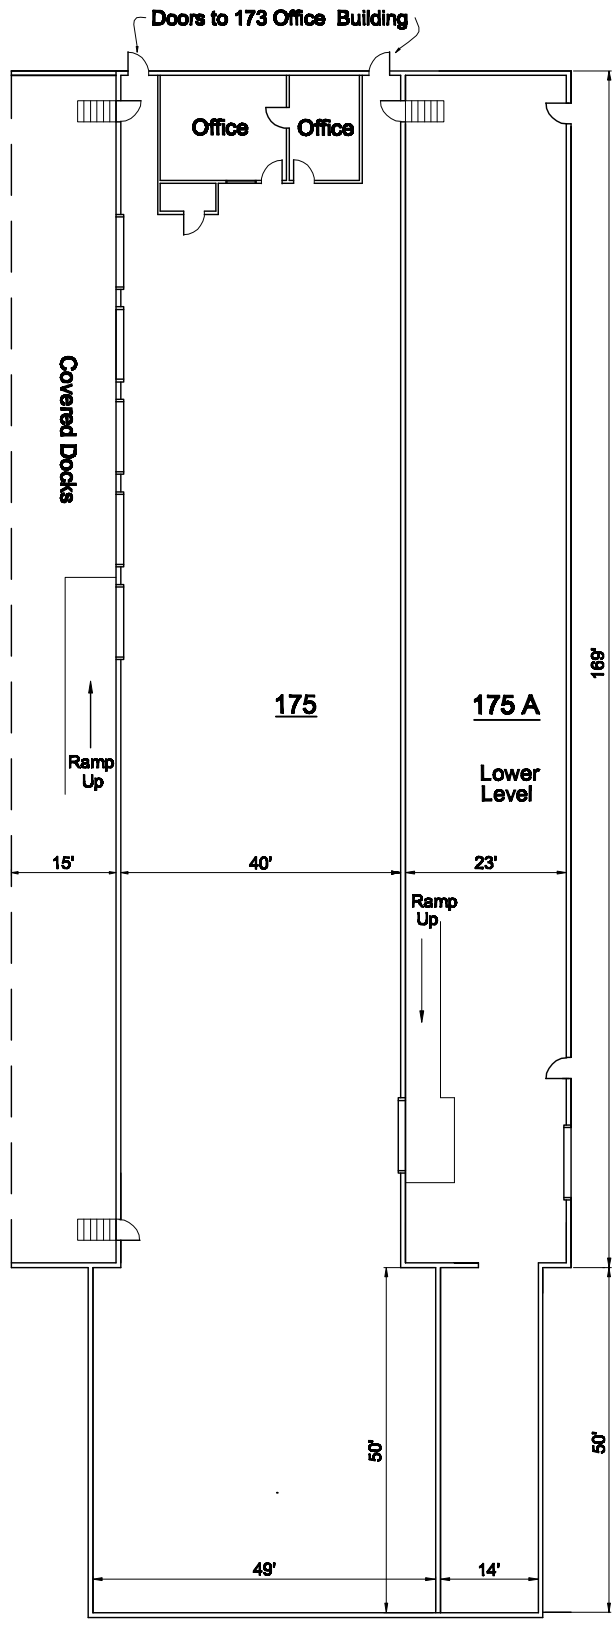

Floor Plan - Upper Level
No Scale

Floor Plan - Lower Level
No Scale

Lake Carroll Business Park
 173 Kilgore Road
 Carrollton, Georgia

Floor Plan

No Scale 14,000 SF

175 - 9,322 SF

175 A - 4,678 SF

Lake Carroll Business Park
175/175A Kilgore Road
Carrollton, Georgia