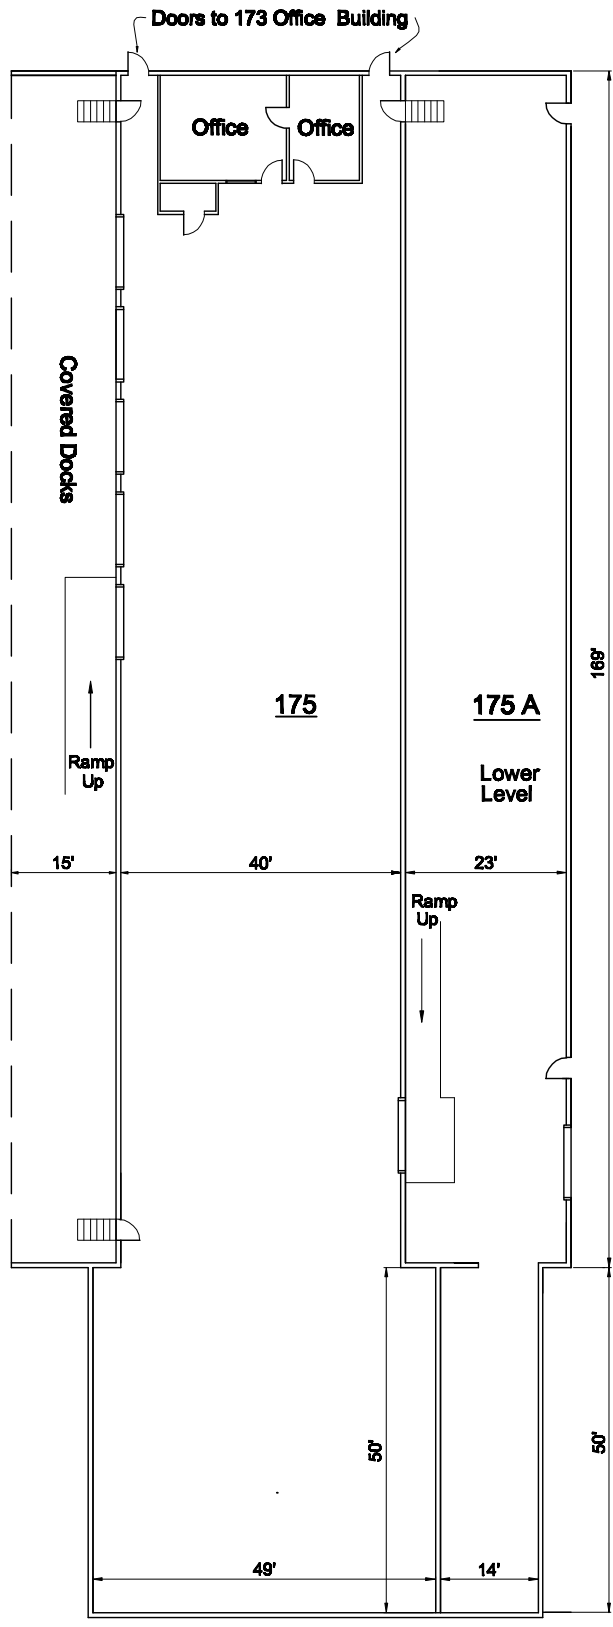

Floor Plan - Upper Level  
No Scale

Floor Plan - Lower Level  
No Scale

Lake Carroll Business Park  
173 Kilgore Road  
Carrollton, Georgia

**Floor Plan**

No Scale 14,000 SF

175 - 9,322 SF

175 A - 4,678 SF

**Lake Carroll Business Park**  
**175/175A Kilgore Road**  
**Carrollton, Georgia**